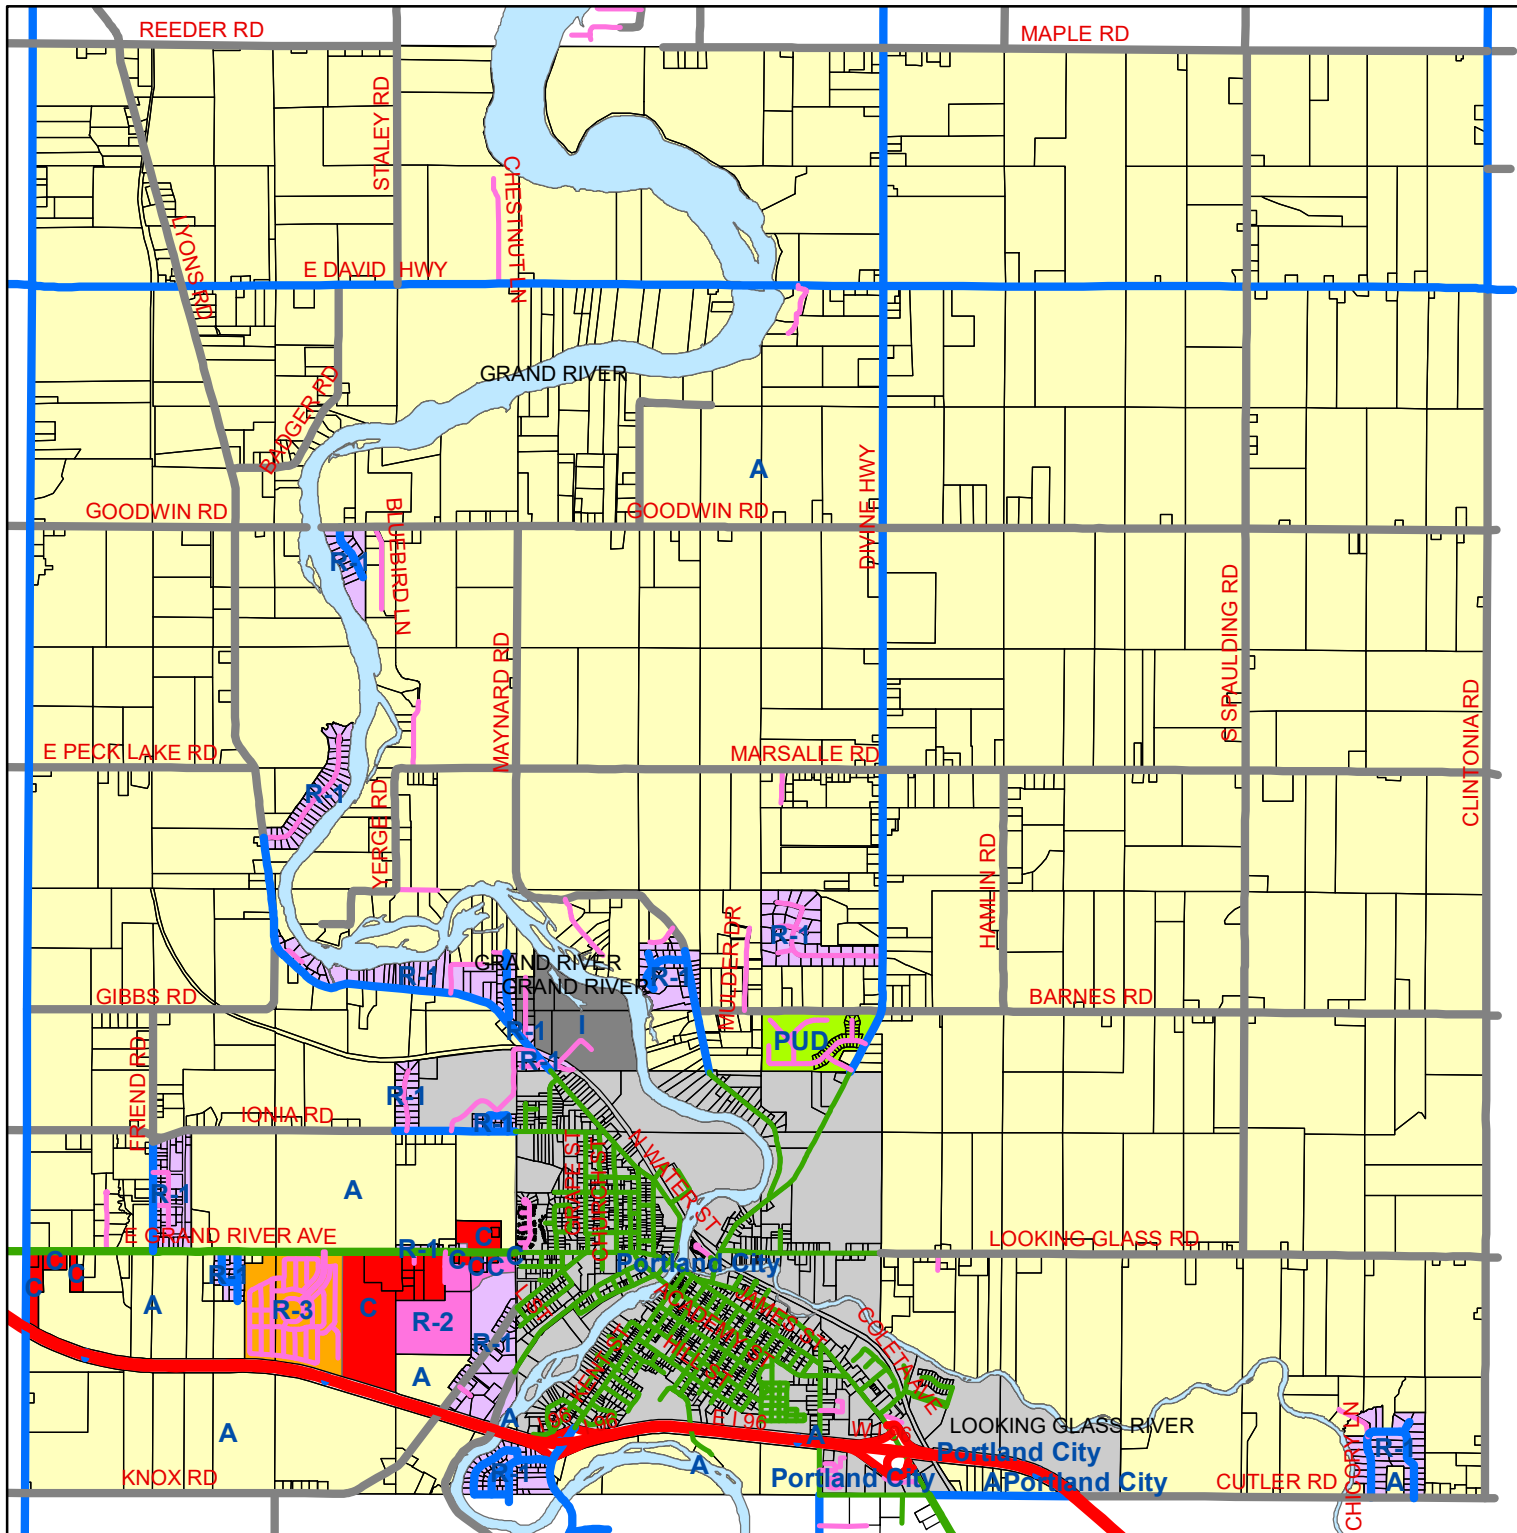

Portland Township Zoning

Zoning

- A Agriculture
- R-1 Low Density Residential
- R-2 Medium Density Residential
- R-3 Mobile Home Park
- C Commercial
- I Industrial
- PUD Planned Unit Development
- Portland City

Roads

Type

- AllSeason
- Gravel
- Paved
- Private
- StateHwy
- Street
- Driveway

Adopted on November 20, 2000
Latest Revision September 9, 2020

IONIA COUNTY MAPPING & GIS
(616) 527-5376